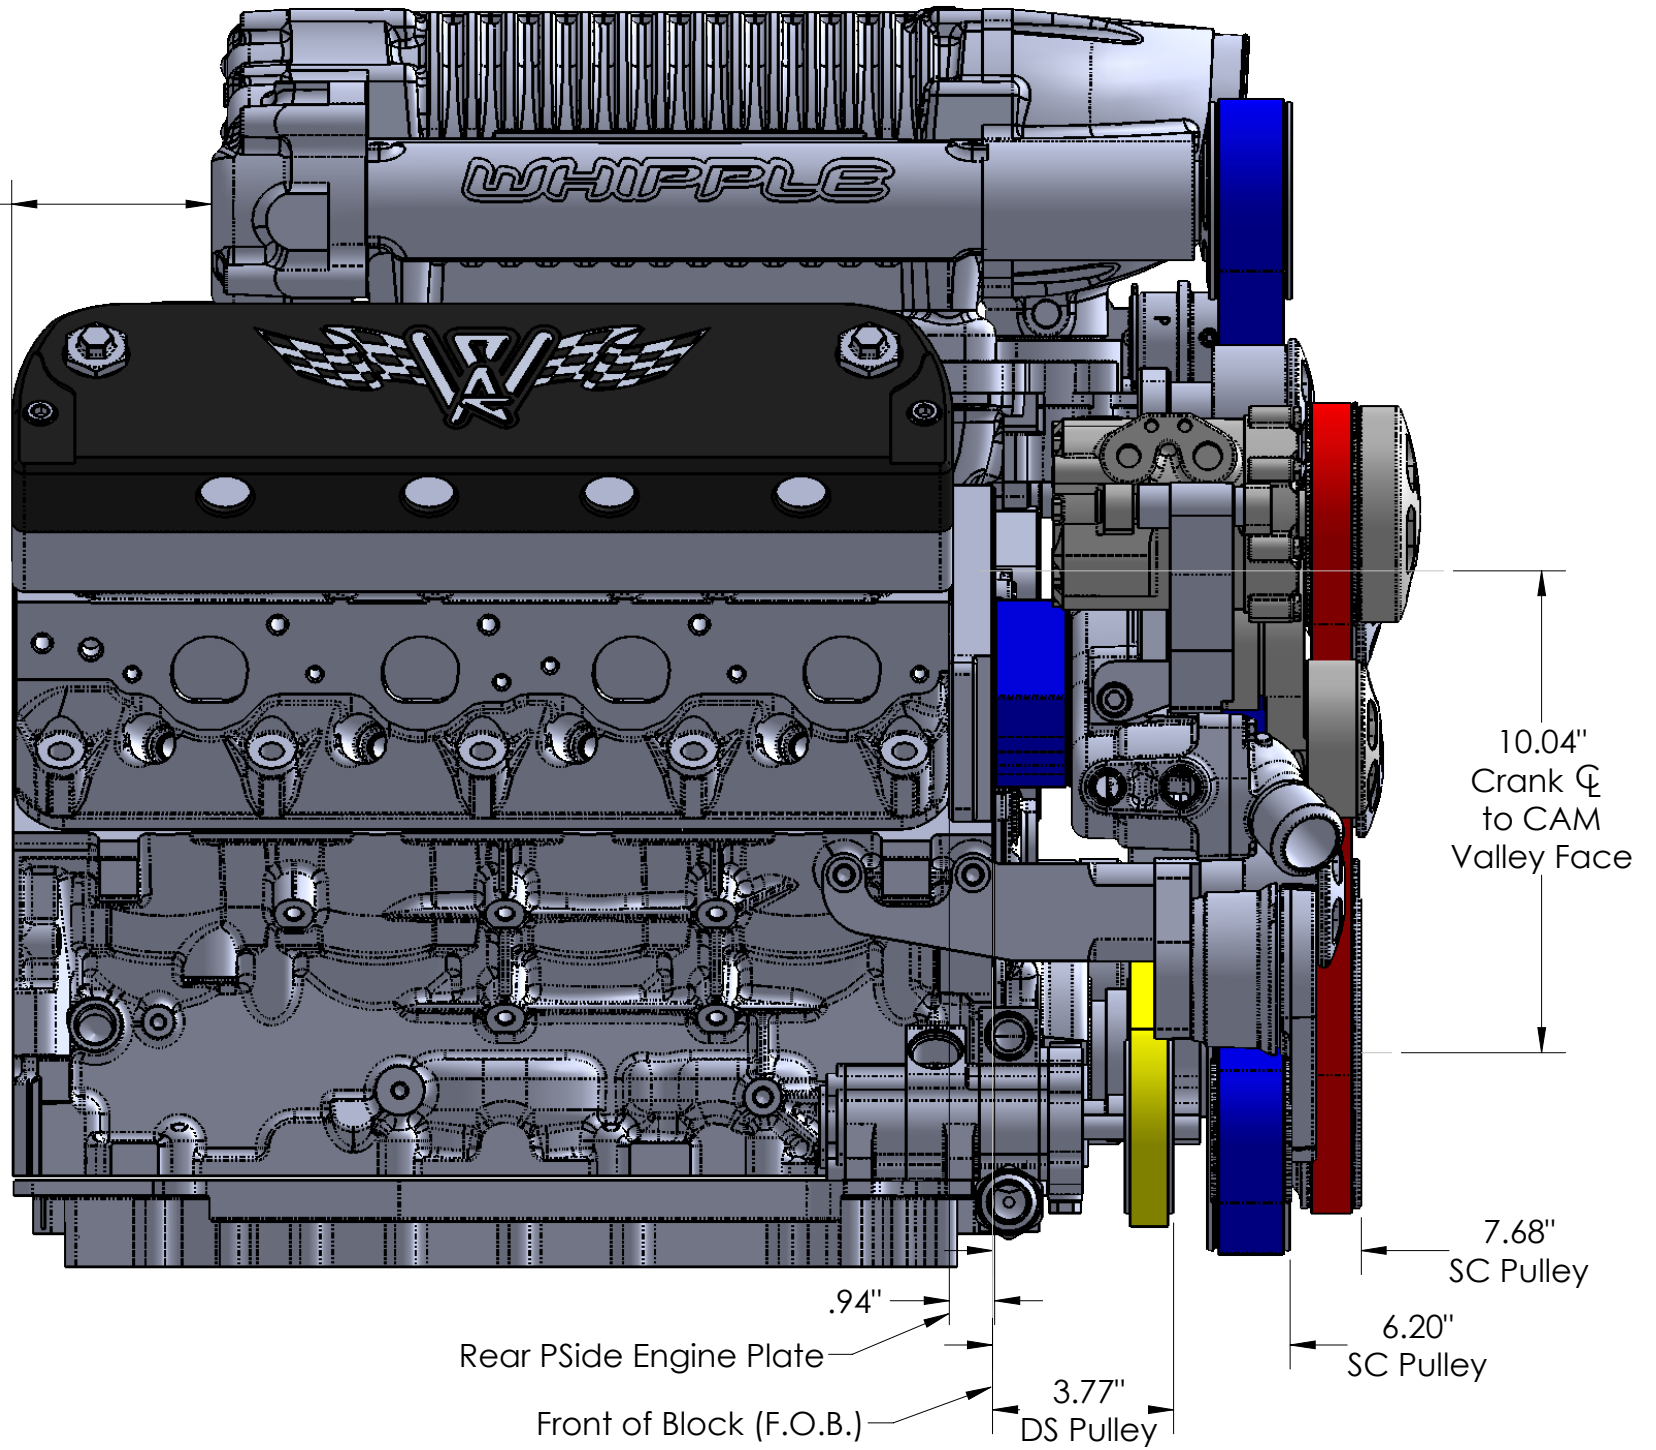

NOTE: ADDITION INFO/DIMENSIONS
AVAILABLE IF NEEDED, PLEASE CALL OR EMAIL.

WAK07x Camaro Belt Line SC WEGNER MOTORSPORTS

4.15"
Rear 4.5L SC

NOTE: ADDITION INFO/DIMENSIONS
AVAILABLE IF NEEDED, PLEASE CALL OR EMAIL.

WAK07x Camaro Belt Line SC
WEGNER MOTORSPORTS

**WAK07x Camaro Belt Line SC
WEGNER MOTORSPORTS**