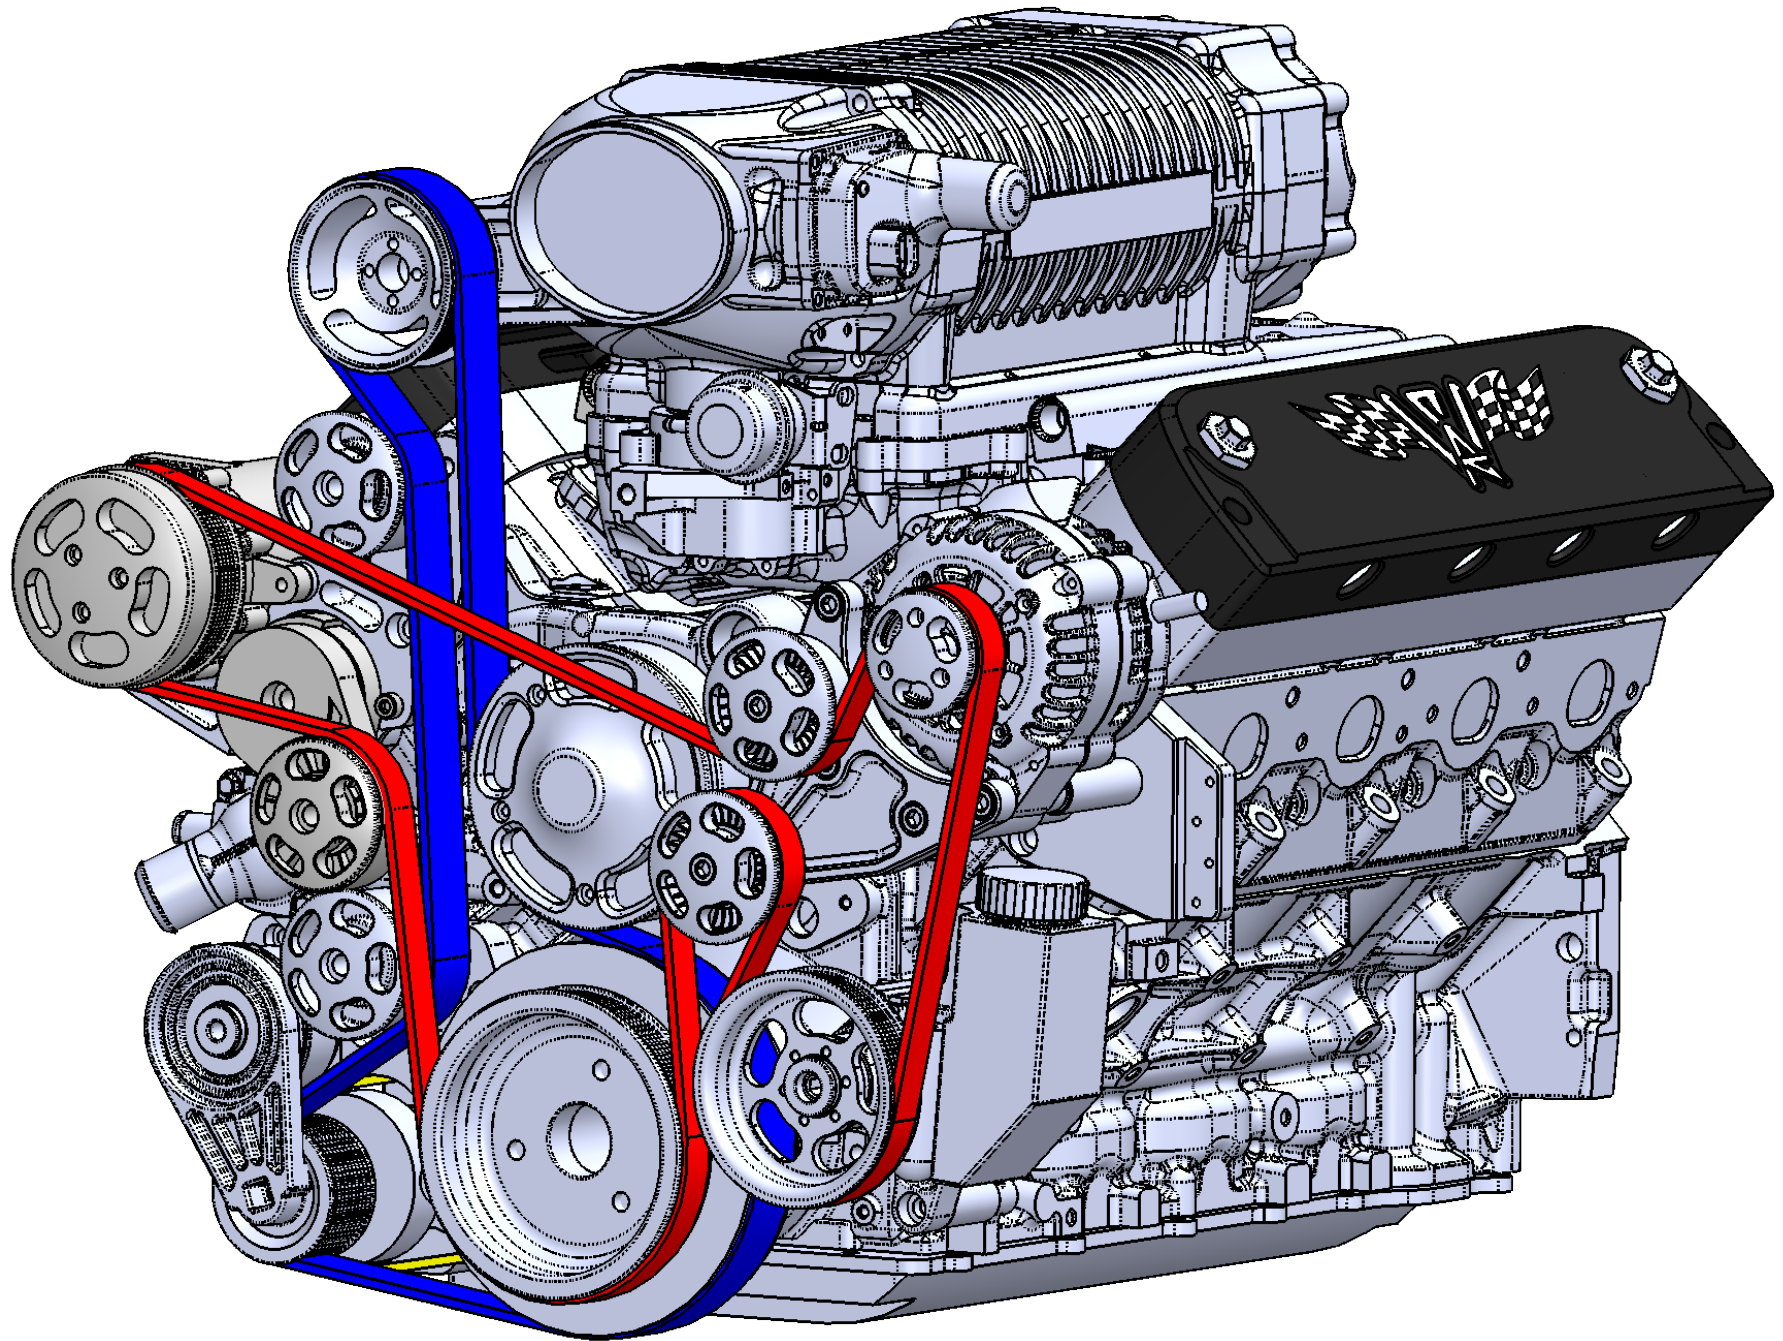

NOTE: ADDITION INFO/DIMENSIONS
AVAILABLE IF NEEDED, PLEASE CALL OR EMAIL.

WAK07x Camaro Belt Line SC WEGNER MOTORSPORTS

4.15"
Rear 4.5L SC

NOTE: ADDITION INFO/DIMENSIONS
AVAILABLE IF NEEDED, PLEASE CALL OR EMAIL.

WAK07x Camaro Belt Line SC
WEGNER MOTORSPORTS

**WAK07x Camaro Belt Line SC
WEGNER MOTORSPORTS**