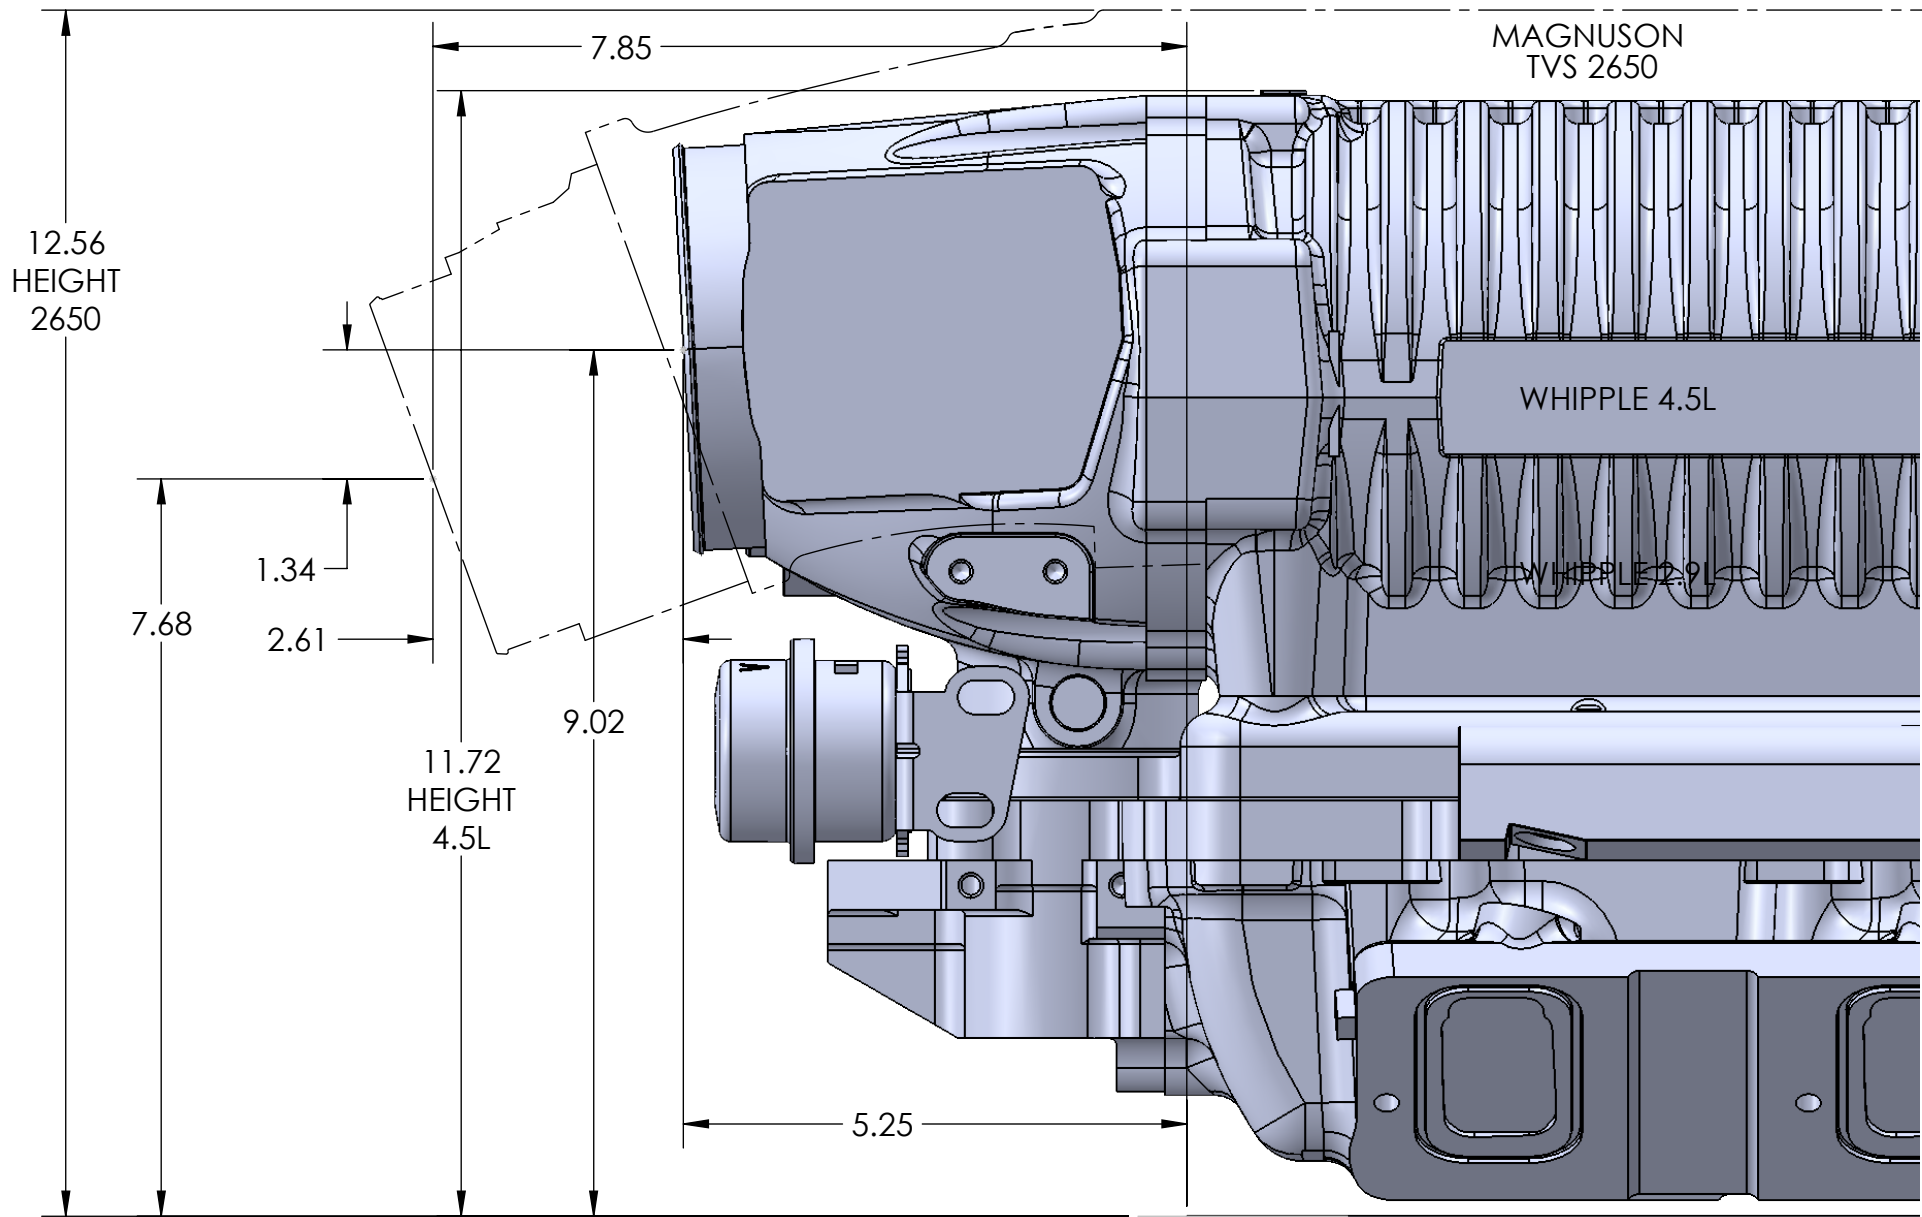

# WAK07x Camaro Belt Line SC WEGNER MOTORSPORTS

LS CAM VALLEY FLANGE

FRONT OF  
LSx BLOCK

LS CAM VALLEY FLANGE

FRONT OF  
LSx BLOCK