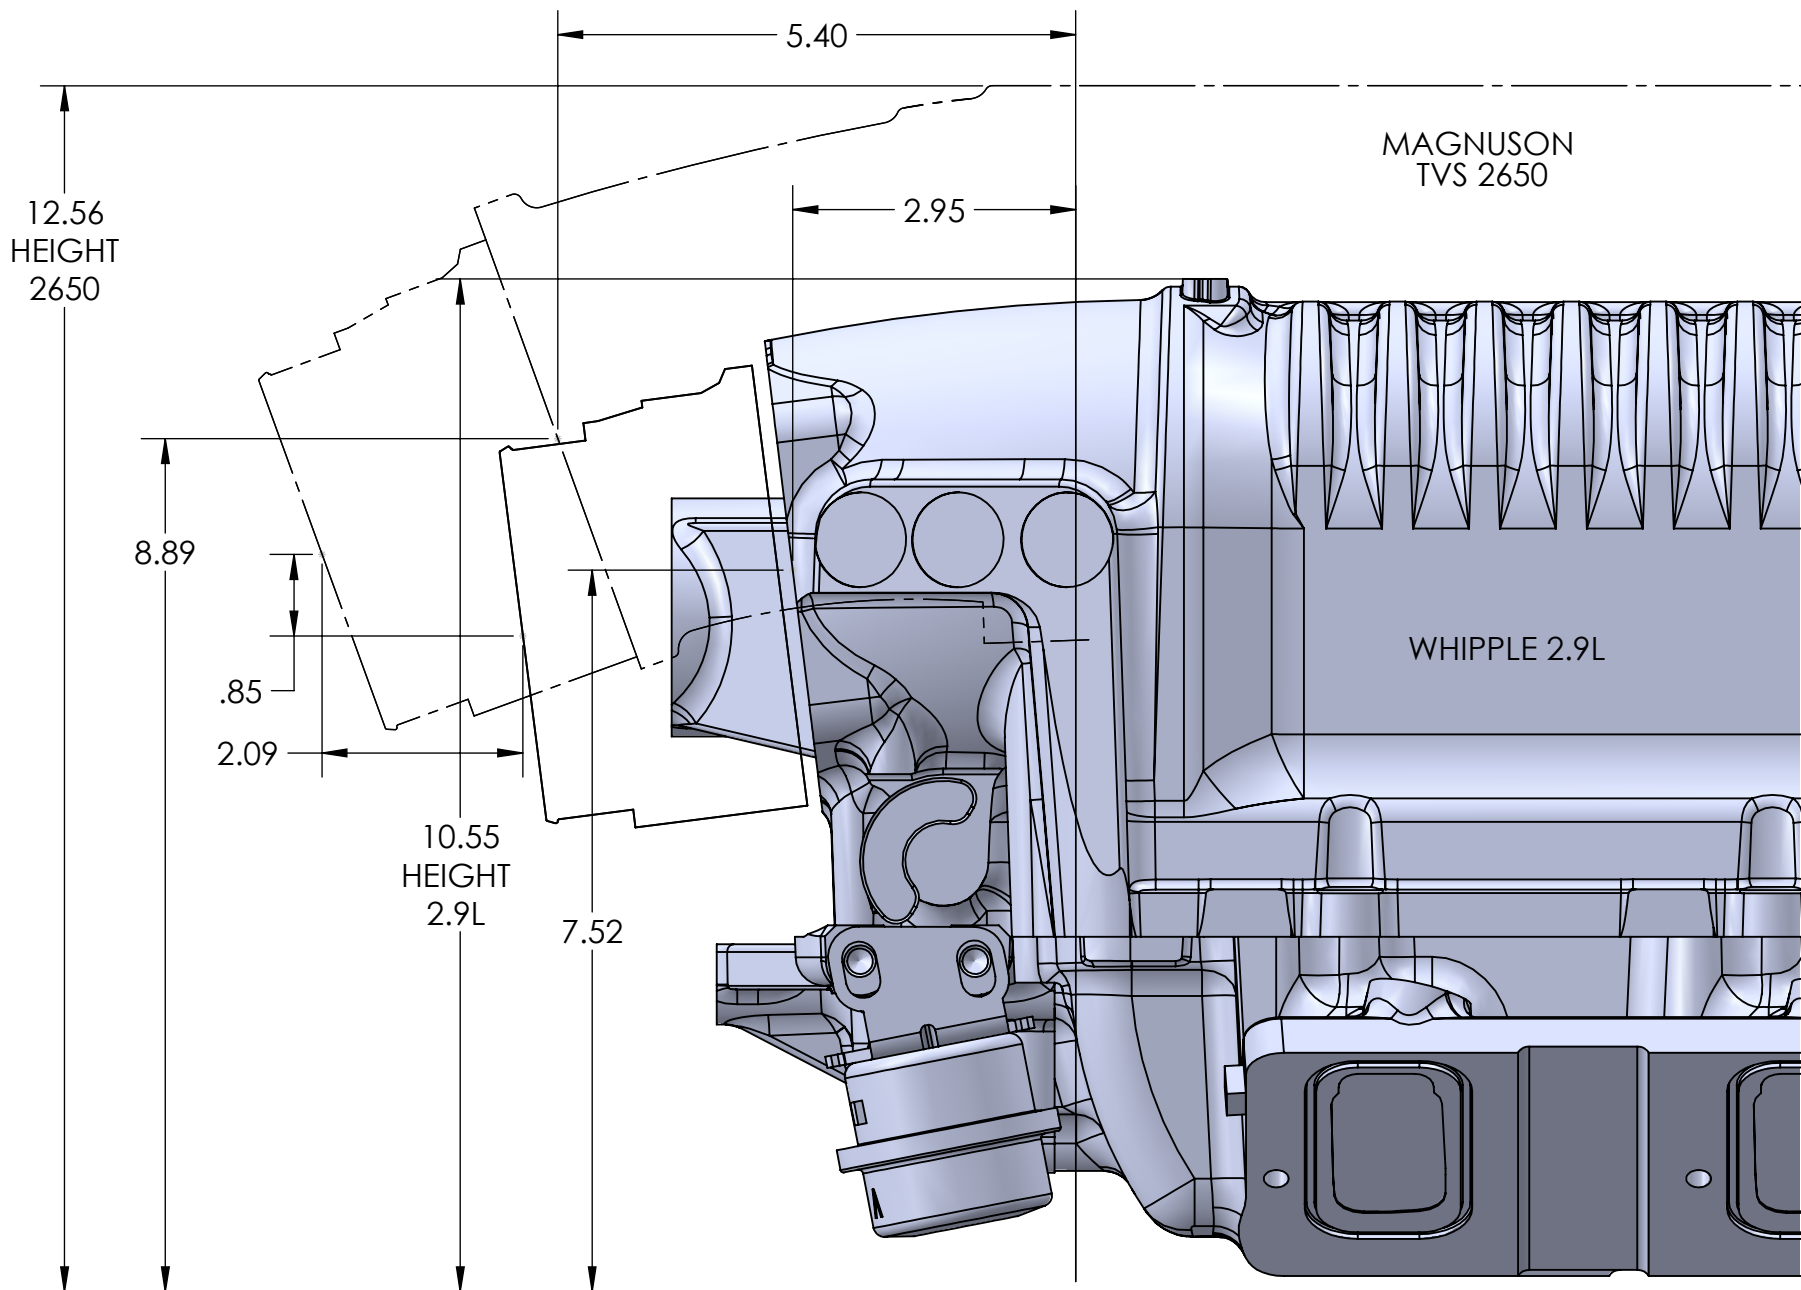

NOTE: ADDITION INFO/DIMENSIONS  
AVAILABLE IF NEEDED, PLEASE CALL OR EMAIL.

# WAK07x Camaro Belt Line SC WEGNER MOTORSPORTS

LS CAM VALLEY FLANGE

FRONT OF  
LSx BLOCK

LS CAM VALLEY FLANGE

FRONT OF  
LSx BLOCK