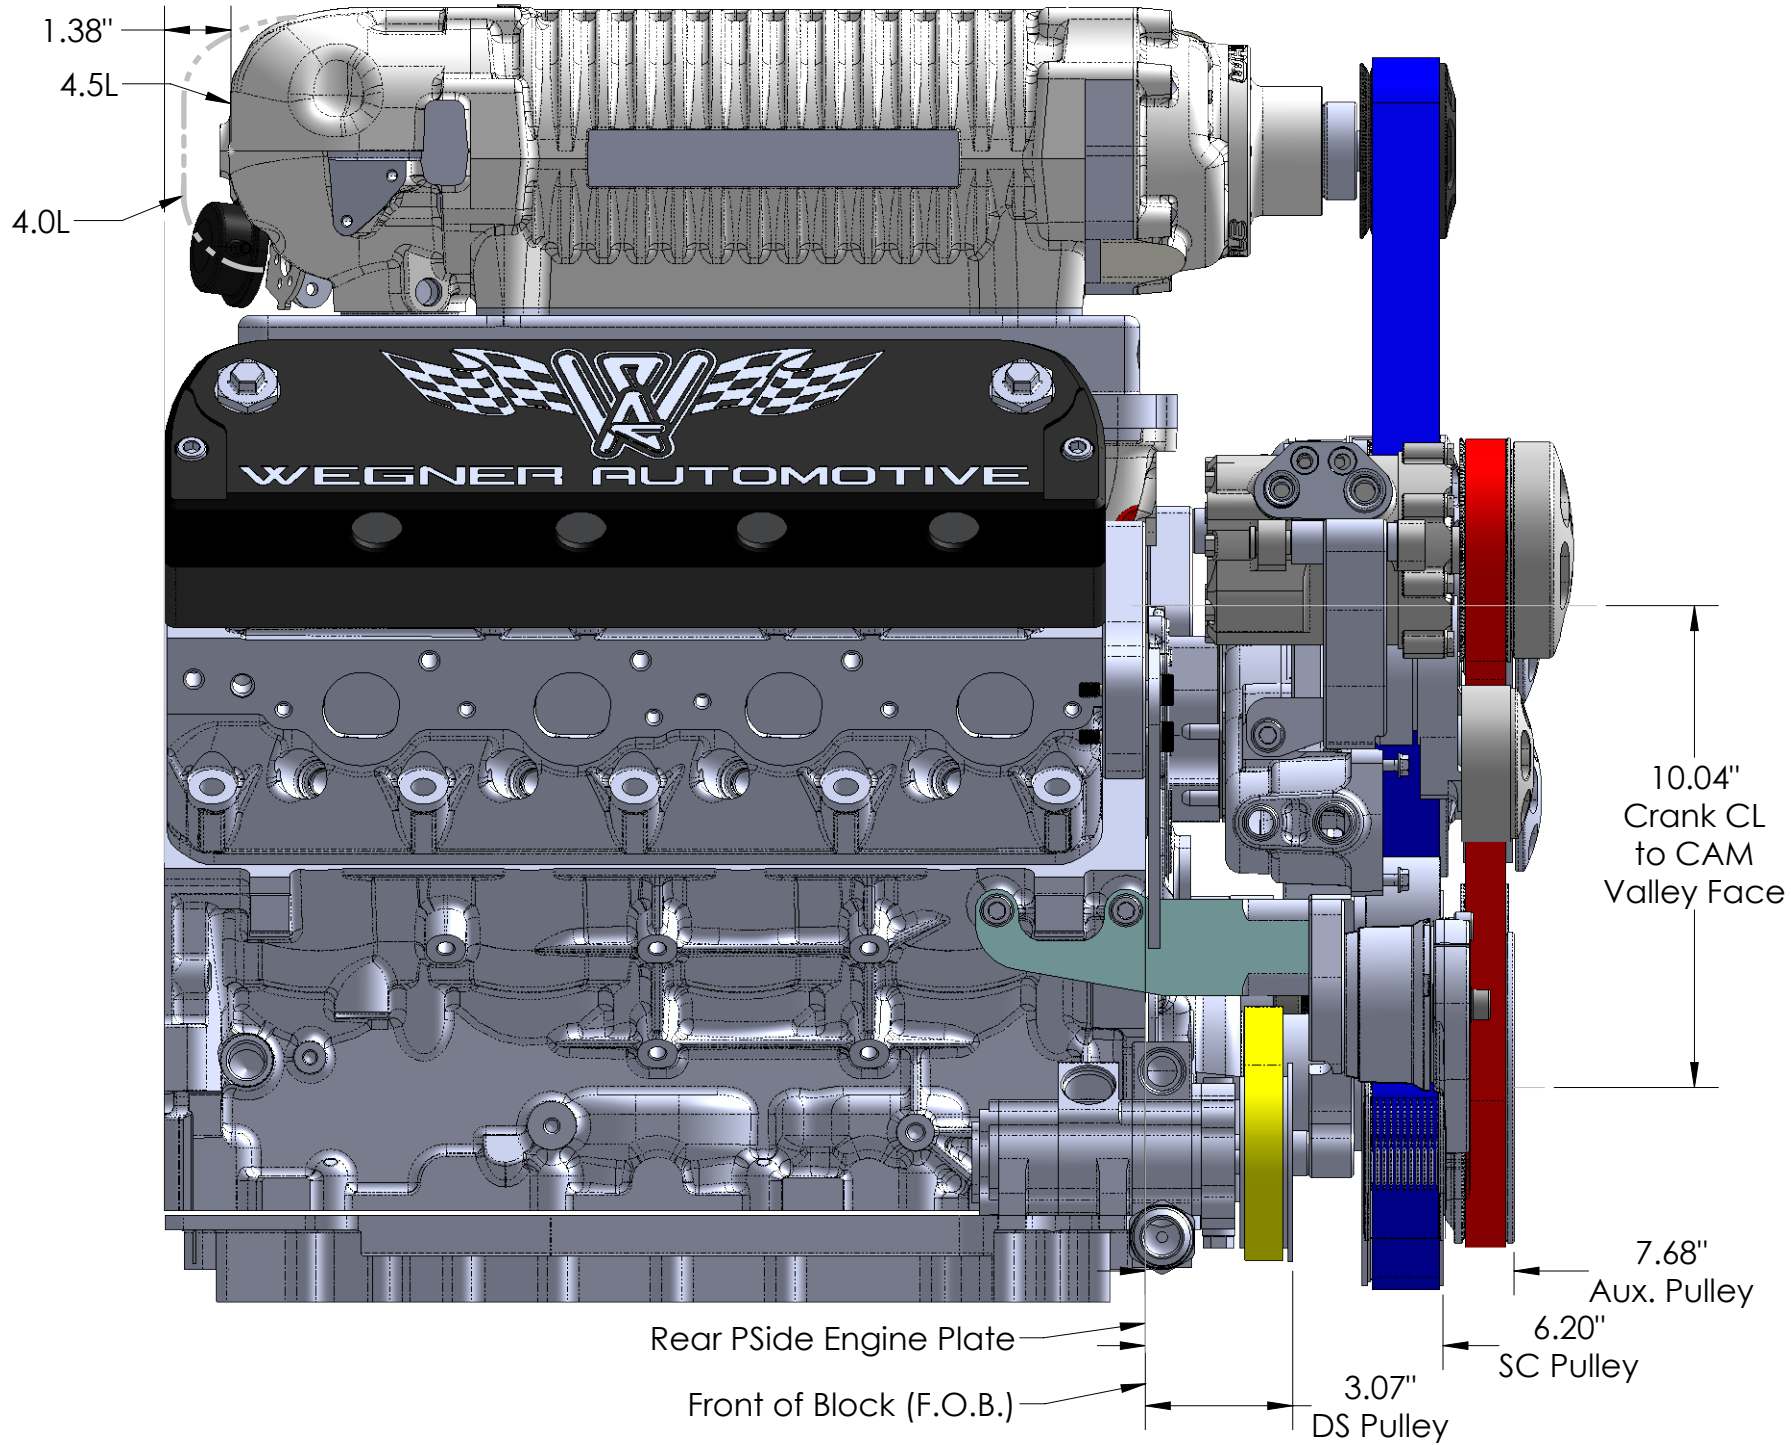

WAK071/72 Whipple 4.5/4.0 Rear Inlet SC
WEGNER AUTOMOTIVE

NOTE: ADDITIONAL INFO/DIMENSIONS
 AVAILABLE IF NEEDED, PLEASE CALL OR EMAIL.

WAK071/72 Whipple 4.5/4.0 Rear Inlet SC
WEGNER AUTOMOTIVE

NOTE: ADDITIONAL INFO/DIMENSIONS
 AVAILABLE IF NEEDED, PLEASE CALL OR EMAIL.

**WAK071/72 Whipple 4.5/4.0 Rear Inlet SC
WEGNER AUTOMOTIVE**