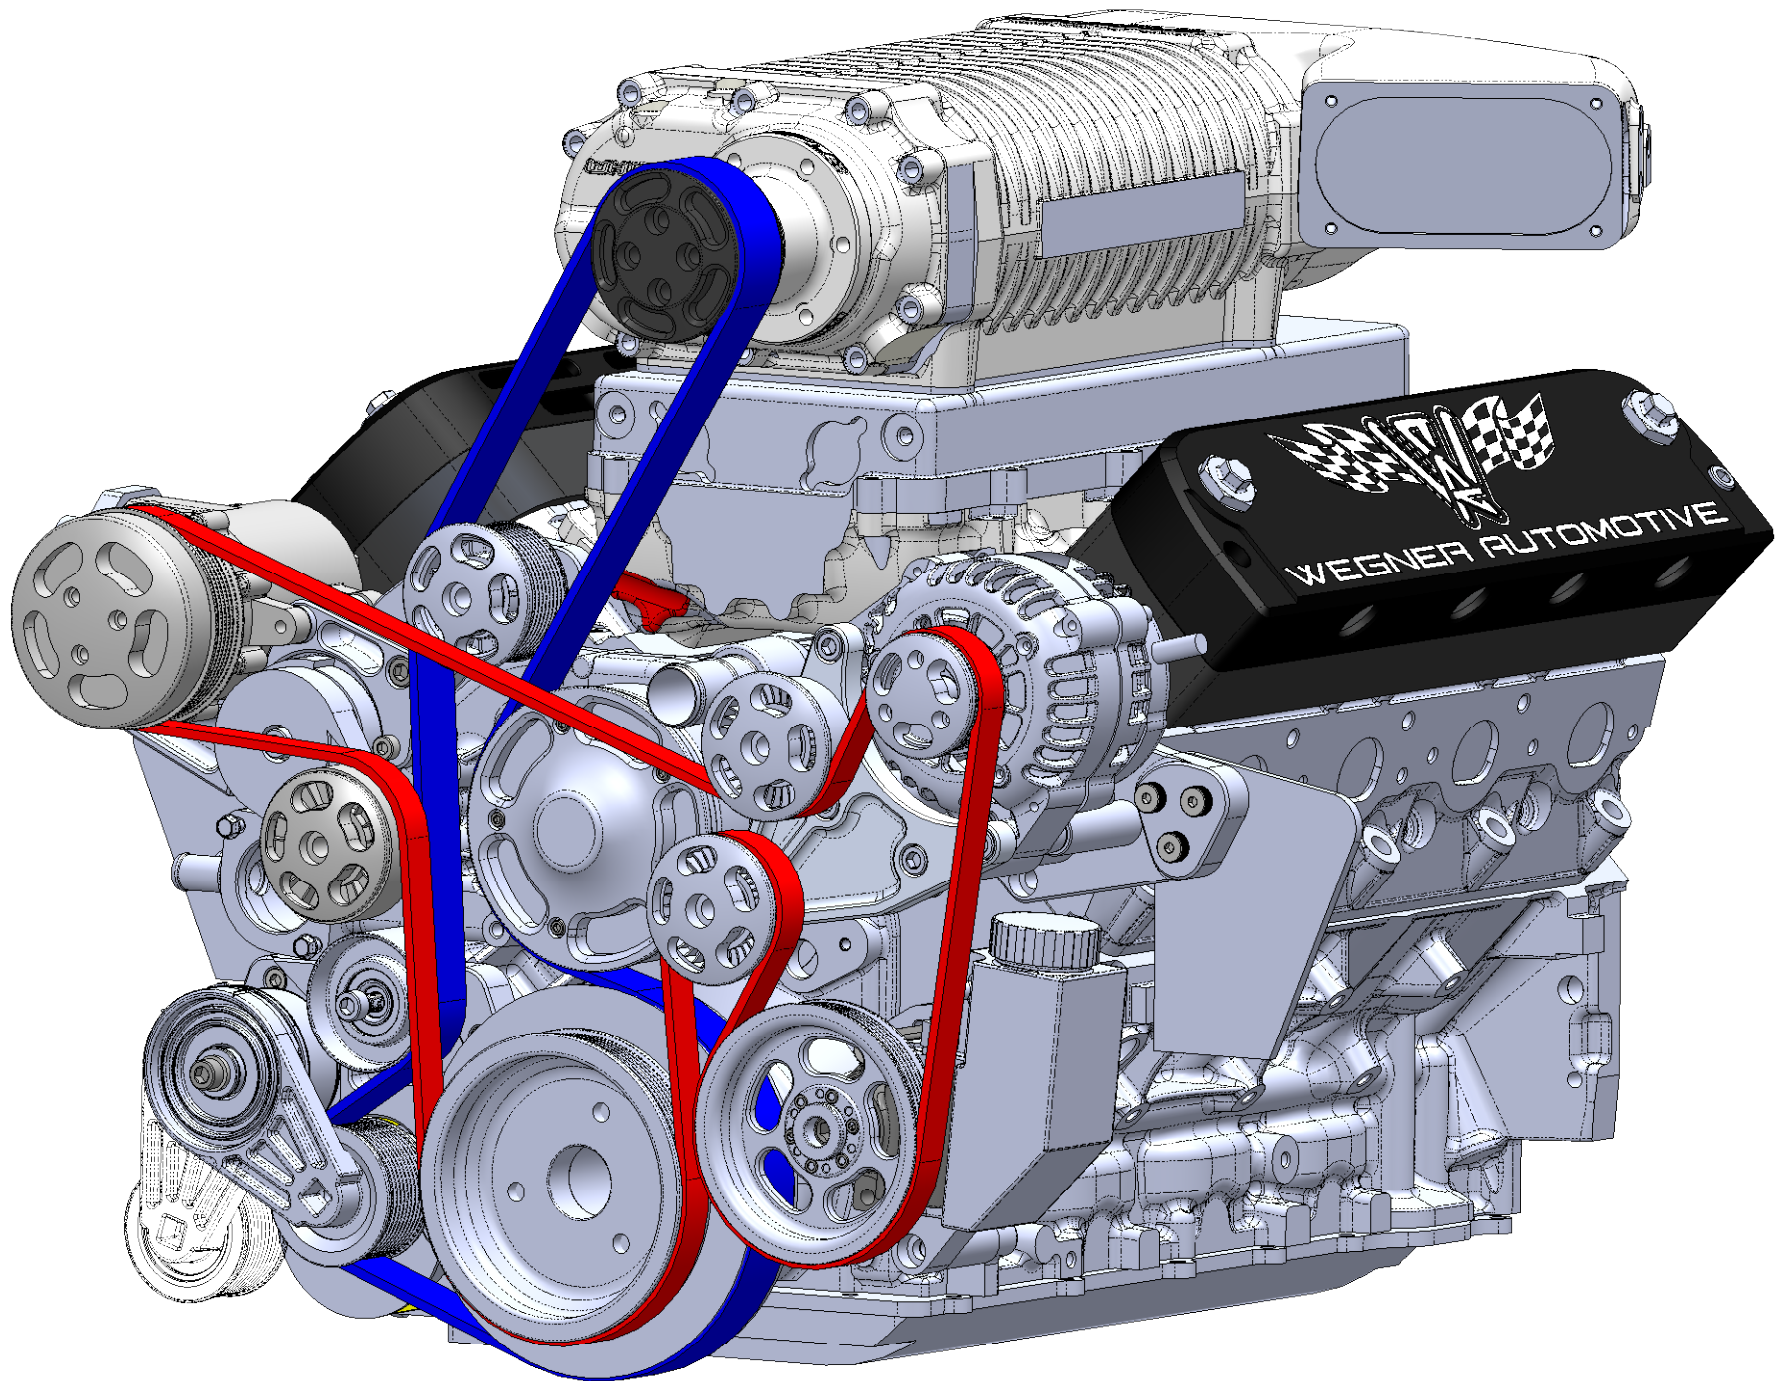

WAK071/72 Whipple 4.5/4.0 Rear Inlet SC
WEGNER AUTOMOTIVE

NOTE: ADDITIONAL INFO/DIMENSIONS
 AVAILABLE IF NEEDED, PLEASE CALL OR EMAIL.

WAK071/72 Whipple 4.5/4.0 Rear Inlet SC
WEGNER AUTOMOTIVE

NOTE: ADDITIONAL INFO/DIMENSIONS
 AVAILABLE IF NEEDED, PLEASE CALL OR EMAIL.

**WAK071/72 Whipple 4.5/4.0 Rear Inlet SC
WEGNER AUTOMOTIVE**