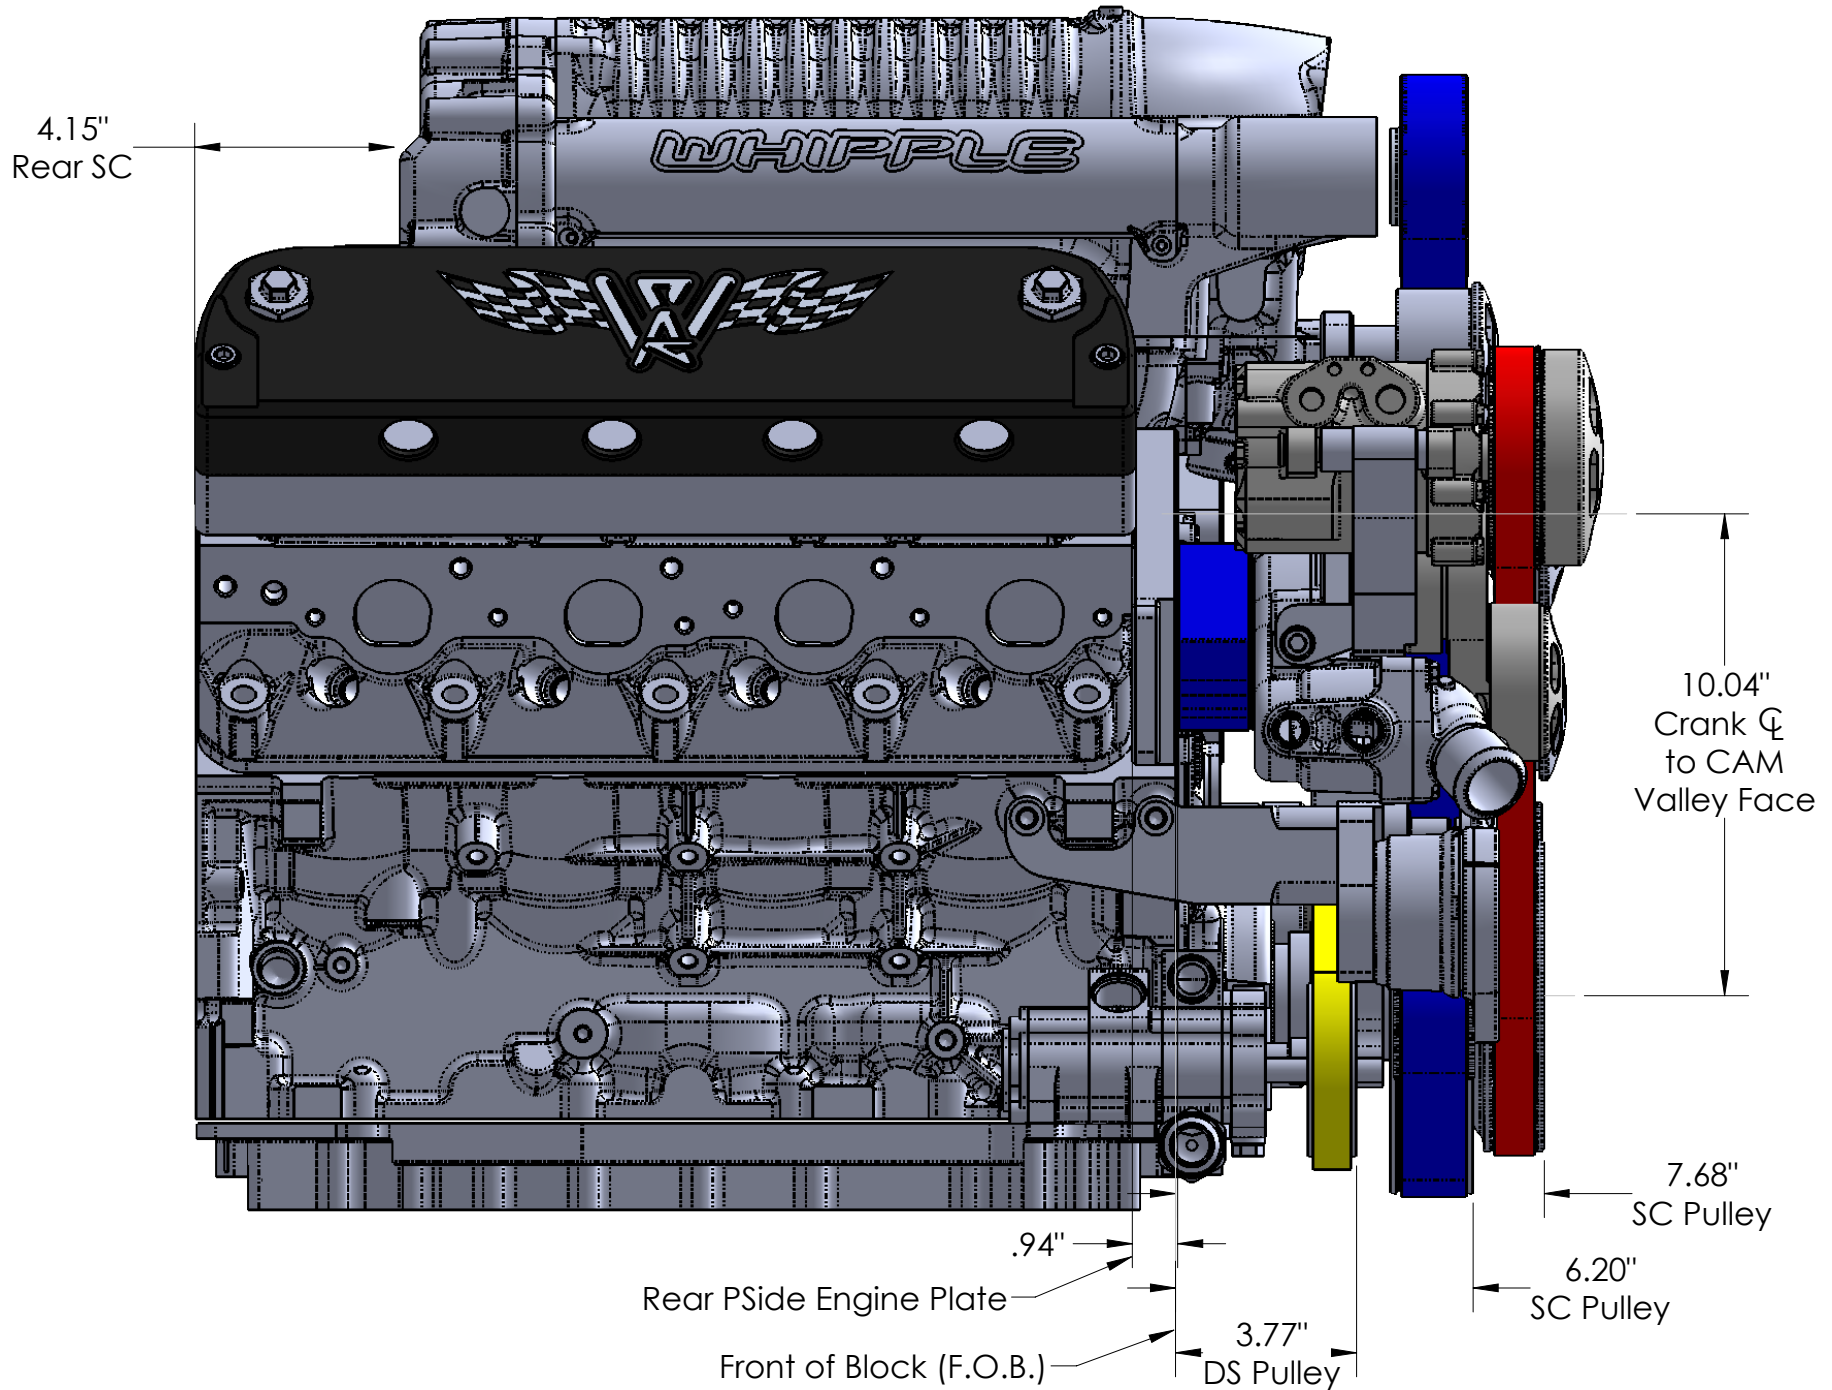

NOTE: ADDITION INFO/DIMENSIONS
AVAILABLE IF NEEDED, PLEASE CALL OR EMAIL.

WAK073 Camaro Belt Line SC WEGNER MOTORSPORTS

NOTE: ADDITION INFO/DIMENSIONS
AVAILABLE IF NEEDED, PLEASE CALL OR EMAIL.

WAK073 Camaro Belt Line SC WEGNER MOTORSPORTS

**WAK073 Camaro Belt Line SC
WEGNER MOTORSPORTS**